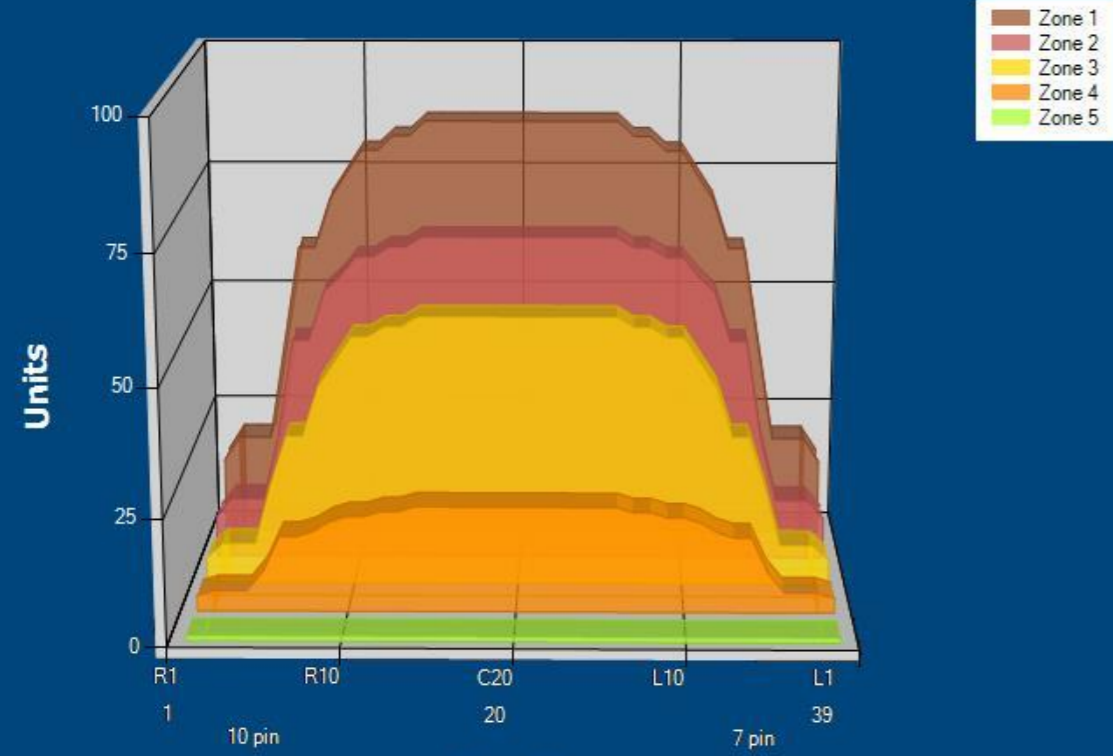

JKMB XXI

Conditioner:
Cleaner:

Zone Configuration

Mode: Clean and Condition
Speed: Quick Clean
Start Cleaner Spray: 0 Feet
Start Squeegee: 0 Feet
Start Conditioning: 6 Inches
Split Pattern: No

Zone 1	Avg	Ratio	Zone 2	Avg	Ratio
Left	40.0	2.2 : 1	Left	27.8	2.4 : 1
Right	40.0	2.2 : 1	Right	27.8	2.4 : 1
Center	86.0		Center	66.0	
Zone 3	Avg	Ratio	Zone 4	Avg	Ratio
Left	19.2	2.8 : 1	Left	9.2	2.3 : 1
Right	19.2	2.8 : 1	Right	9.2	2.3 : 1
Center	54.0		Center	21.0	
Zone 5	Avg	Ratio			
Left	1.0	1.0 : 1			
Right	1.0	1.0 : 1			
Center	1.0				

Official Lane Maintenance and Capital Equipment Provider

ENVOY
 AUTHORITY22

Pattern Information

Date: _____
 Pattern Type: _____
 Pattern Difficulty: Medium
 Pattern Designer: _____
 Pattern Volume (ml): 21,04

Surface Information

Surface Type: Synthetic
 Surface Brand: Brunswick Glo Anvil - 3/8"
 Age: _____

Pattern Parameters

Pattern Number: _____
 Pattern Name: _____
 Mode: _____
 Forward Speed: Quick Clean
 Start Cleaner Spray: 0
 Start Squeegee: 0
 Start Oiling: 6
 Split Pattern: No

Supplies Information

Lane Cleaner: _____
 Cleaner Mixture Ratio: : 1
 Cleaner Transition Distance: 45 Authority22
 Cleaner Spray End Distance: 51 Envoy
 Lane Conditioner: Devy V30

Notes: _____

	Zone 1	2	3	4	5	6	7	8
Zone End Distance	8	16	23	30	42			
Zone Ratio L	2,1 : 1	2,3 : 1	2,8 : 1	2,2 : 1	1,0 : 1	### : 1	### : 1	### : 1
Zone Ratio R	2,1 : 1	2,3 : 1	2,8 : 1	2,2 : 1	1,0 : 1	### : 1	### : 1	### : 1
Zone Volume (ml)	8,48	6,39	4,40	1,77	0,00	0,00	0,00	0,00